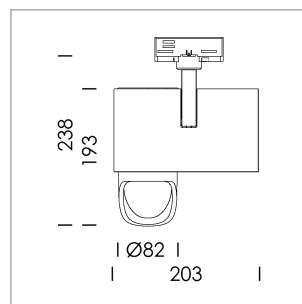

Ontero ID

Article number: 20660072

LIGHT TECHNOLOGY

LED	COB
Light colour	Sun
Luminous flux	1560 lm
System power	23 W
Luminaire Efficiency	68 lm/W
Reflector	WallBeam

LUMINAIRE

Rotation angle	330°
Swivel angle	90°
Weight	1.3 kg
Protection rating . class	IP 20 . I
Luminaire colour	stratowhite

OPTIONAL

RAL-colours, NCS-colours (powder coating or wet spraying) on inquiry, surface alloys on inquiry, honeycomb louver

Surface-mounted luminaire with LED, rated life of the LED L80/B10 > 50000 h, chromaticity tolerance 3 SDCM (initial), reflector with asymmetrical light distribution pattern, primary reflector and kick reflector 99% pure aluminium in MIRO-Silver®, attachment with kick reflector to the ceiling approach of the light cone, exchangeable reflector unit in high-sheen black plastic, with glass cover, rotation angle 330°, swivel angle 90°, luminaire housing die-cast aluminium, powder-coated, stratowhite

Multiadapter black, inclusive driver unit: 220-240 V~ / 50-60 Hz, max. 34 luminaires per circuit (B16A fuse)

Note: All data are typical values. System features may change with product improvements due to technical advances. Errors excepted.