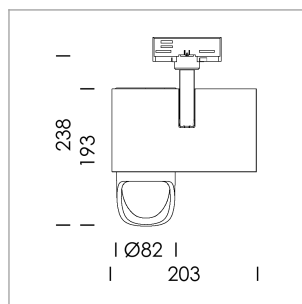

Ontero ID

Article number: 20660078

LIGHT TECHNOLOGY

LED	COB
Light colour	BeCool
Luminous flux	3390 lm
System power	41 W
Luminaire Efficiency	81 lm/W
Reflector	WallBeam

LUMINAIRE

Rotation angle	330°
Swivel angle	90°
Weight	1.3 kg
Protection rating . class	IP 20 . I
Luminaire colour	stratoblack

OPTIONAL

RAL-colours, NCS-colours (powder coating or wet spraying) on inquiry, surface alloys on inquiry, honeycomb louver

Surface-mounted luminaire with LED, rated life of the LED L80/B10 > 50000 h, colour rendering index CRI > 96, chromaticity tolerance 3 SDCM (initial), reflector with asymmetrical light distribution pattern, primary reflector and kick reflector 99% pure aluminium in MIRO-Silver®, attachment with kick reflector to the ceiling approach of the light cone, exchangeable reflector unit in high-sheen black plastic, with glass cover, rotation angle 330°, swivel angle 90°, luminaire housing die-cast aluminium, powder-coated, stratoblack