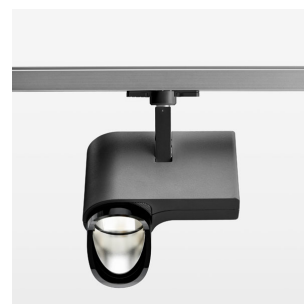

Ontero ID

Article number: 20660083

LIGHT TECHNOLOGY

LED	COB
Light colour	SpecialMeat
Luminous flux	2110 lm
System power	41 W
Luminaire Efficiency	51 lm/W
Reflector	WallBeam

LUMINAIRE

Rotation angle	330°
Swivel angle	90°
Weight	1.3 kg
Protection rating . class	IP 20 . I
Luminaire colour	stratoblack

OPTIONAL

RAL-colours, NCS-colours (powder coating or wet spraying) on inquiry, surface alloys on inquiry, honeycomb louver

Surface-mounted luminaire with LED, rated life of the LED L80/B10 > 50000 h, chromaticity tolerance 2 SDCM (initial), reflector with asymmetrical light distribution pattern, primary reflector and kick reflector 99% pure aluminium in MIRO-Silver®, attachment with kick reflector to the ceiling approach of the light cone, exchangeable reflector unit in high-sheen black plastic, with glass cover, rotation angle 330°, swivel angle 90°, luminaire housing die-cast aluminium, powder-coated, stratoblack