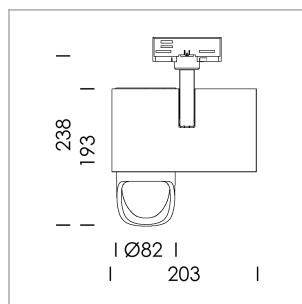

Ontero ID

Article number: 20660083

LIGHT TECHNOLOGY

LED	COB
Light colour	SpecialMeat
Luminous flux	2110 lm
System power	41 W
Luminaire Efficiency	51 lm/W
Reflector	WallBeam

LUMINAIRE

Rotation angle	330°
Swivel angle	90°
Weight	1.3 kg
Protection rating . class	IP 20 . I
Luminaire colour	stratoblack

OPTIONAL

RAL-colours, NCS-colours (powder coating or wet spraying) on inquiry, surface alloys on inquiry, honeycomb louver

Surface-mounted luminaire with LED, rated life of the LED L80/B10 > 50000 h, chromaticity tolerance 2 SDCM (initial), reflector with asymmetrical light distribution pattern, primary reflector and kick reflector 99% pure aluminium in MIRO-Silver®, attachment with kick reflector to the ceiling approach of the light cone, exchangeable reflector unit in high-sheen black plastic, with glass cover, rotation angle 330°, swivel angle 90°, luminaire housing die-cast aluminium, powder-coated, stratoblack