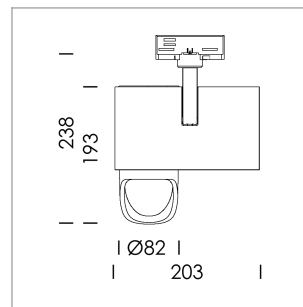

Ontero ID

Article number: 20660084

LIGHT TECHNOLOGY

LED	COB
Light colour	Sun
Luminous flux	2410 lm
System power	41 W
Luminaire Efficiency	59 lm/W
Reflector	WallBeam

LUMINAIRE

Rotation angle	330°
Swivel angle	90°
Weight	1.3 kg
Protection rating . class	IP 20 . I
Luminaire colour	stratoblack

OPTIONAL

RAL-colours, NCS-colours (powder coating or wet spraying) on inquiry, surface alloys on inquiry, honeycomb louver

Surface-mounted luminaire with LED, rated life of the LED L80/B10 > 50000 h, chromaticity tolerance 3 SDCM (initial), reflector with asymmetrical light distribution pattern, primary reflector and kick reflector 99% pure aluminium in MIRO-Silver®, attachment with kick reflector to the ceiling approach of the light cone, exchangeable reflector unit in high-sheen black plastic, with glass cover, rotation angle 330°, swivel angle 90°, luminaire housing die-cast aluminium, powder-coated, stratoblack