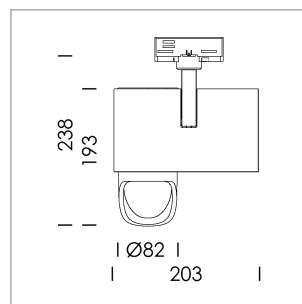

Ontero ID

Article number: 20660085

LIGHT TECHNOLOGY

LED	COB
Light colour	830
Luminous flux	4650 lm
System power	41 W
Luminaire Efficiency	113 lm/W
Reflector	WallBeam

LUMINAIRE

Rotation angle	330°
Swivel angle	90°
Weight	1.3 kg
Protection rating . class	IP 20 . I
Luminaire colour	stratosilver

OPTIONAL

RAL-colours, NCS-colours (powder coating or wet spraying) on inquiry, surface alloys on inquiry, honeycomb louver

Surface-mounted luminaire with LED, rated life of the LED L80/B10 > 50000 h, colour rendering index CRI > 80, chromaticity tolerance 2 SDCM (initial), reflector with asymmetrical light distribution pattern, primary reflector and kick reflector 99% pure aluminium in MIRO-Silver®, attachment with kick reflector to the ceiling approach of the light cone, exchangeable reflector unit in high-sheen black plastic, with glass cover, rotation angle 330°, swivel angle 90°, luminaire housing die-cast aluminium, powder-coated, stratosilver

Multiadapter black, inclusive driver unit: 220-240 V~ / 50-60 Hz, max. 22 luminaires per circuit (B16A fuse)

Note: All data are typical values. System features may change with product improvements due to technical advances. Errors excepted.