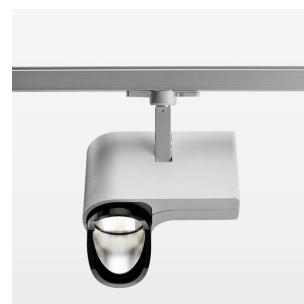

### LIGHT TECHNOLOGY

LED	COB
Light colour	BeCool
Luminous flux	3390 lm
System power	41 W
Luminaire Efficiency	81 lm/W
Reflector	WallBeam

### LUMINAIRE

Rotation angle	330°
Swivel angle	90°
Weight	1.3 kg
Protection rating . class	IP 20 . I
Luminaire colour	stratosilver

### OPTIONAL

RAL-colours, NCS-colours (powder coating or wet spraying) on inquiry, surface alloys on inquiry, honeycomb louver

Surface-mounted luminaire with LED, rated life of the LED L80/B10 > 50000 h, colour rendering index CRI > 96, chromaticity tolerance 3 SDCM (initial), reflector with asymmetrical light distribution pattern, primary reflector and kick reflector 99% pure aluminium in MIRO-Silver®, attachment with kick reflector to the ceiling approach of the light cone, exchangeable reflector unit in high-sheen black plastic, with glass cover, rotation angle 330°, swivel angle 90°, luminaire housing die-cast aluminium, powder-coated, stratosilver