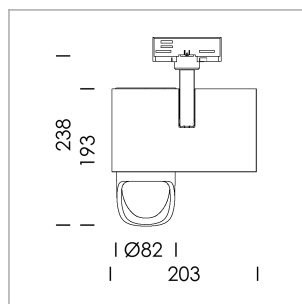

### LIGHT TECHNOLOGY

LED	COB
Light colour	BeCool
Luminous flux	3390 lm
System power	41 W
Luminaire Efficiency	81 lm/W
Reflector	WallBeam

### LUMINAIRE

Rotation angle	330°
Swivel angle	90°
Weight	1.3 kg
Protection rating . class	IP 20 . I
Luminaire colour	stratosilver

### OPTIONAL

RAL-colours, NCS-colours (powder coating or wet spraying) on inquiry, surface alloys on inquiry, honeycomb louver

Surface-mounted luminaire with LED, rated life of the LED L80/B10 > 50000 h, colour rendering index CRI > 96, chromaticity tolerance 3 SDCM (initial), reflector with asymmetrical light distribution pattern, primary reflector and kick reflector 99% pure aluminium in MIRO-Silver®, attachment with kick reflector to the ceiling approach of the light cone, exchangeable reflector unit in high-sheen black plastic, with glass cover, rotation angle 330°, swivel angle 90°, luminaire housing die-cast aluminium, powder-coated, stratosilver