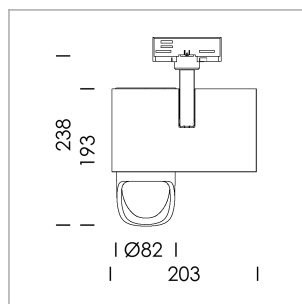

Ontero ID

Article number: 20660102

LIGHT TECHNOLOGY

LED	COB
Light colour	BeCool
Luminous flux	3390 lm
System power	41 W
Luminaire Efficiency	81 lm/W
Reflector	WallBeam

LUMINAIRE

Rotation angle	330°
Swivel angle	90°
Weight	1.3 kg
Protection rating . class	IP 20 . I
Luminaire colour	stratowhite

OPTIONAL

RAL-colours, NCS-colours (powder coating or wet spraying) on inquiry, surface alloys on inquiry, honeycomb louver

Surface-mounted luminaire with LED, rated life of the LED L80/B10 > 50000 h, colour rendering index CRI > 96, chromaticity tolerance 3 SDCM (initial), reflector with asymmetrical light distribution pattern, primary reflector and kick reflector 99% pure aluminium in MIRO-Silver®, attachment with kick reflector to the ceiling approach of the light cone, exchangeable reflector unit in high-sheen black plastic, with glass cover, rotation angle 330°, swivel angle 90°, luminaire housing die-cast aluminium, powder-coated, stratowhite