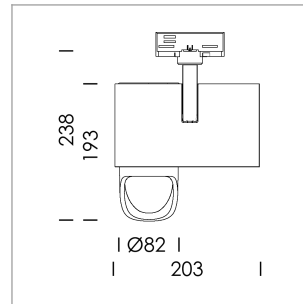

Ontero ID

Article number: 20660107

LIGHT TECHNOLOGY

LED	COB
Light colour	SpecialMeat
Luminous flux	2110 lm
System power	41 W
Luminaire Efficiency	51 lm/W
Reflector	WallBeam

LUMINAIRE

Rotation angle	330°
Swivel angle	90°
Weight	1.3 kg
Protection rating . class	IP 20 . I
Luminaire colour	stratowhite

OPTIONAL

RAL-colours, NCS-colours (powder coating or wet spraying) on inquiry, surface alloys on inquiry, honeycomb louver

Surface-mounted luminaire with LED, rated life of the LED L80/B10 > 50000 h, chromaticity tolerance 2 SDCM (initial), reflector with asymmetrical light distribution pattern, primary reflector and kick reflector 99% pure aluminium in MIRO-Silver®, attachment with kick reflector to the ceiling approach of the light cone, exchangeable reflector unit in high-sheen black plastic, with glass cover, rotation angle 330°, swivel angle 90°, luminaire housing die-cast aluminium, powder-coated, stratowhite