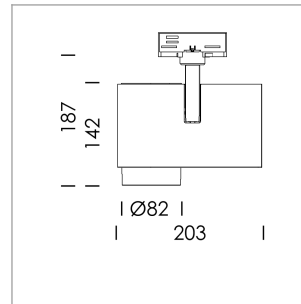

### LIGHT TECHNOLOGY

LED	COB
Light colour	BeCool
Luminous flux	1410 lm
System power	15 W
Luminaire Efficiency	94 lm/W
Reflector	Spot
Beam angle	20°

### LUMINAIRE

Rotation angle	330°
Swivel angle	90°
Weight	1.3 kg
Protection rating . class	IP 20 . I
Luminaire colour	stratoblack

### OPTIONAL

RAL-colours, NCS-colours (powder coating or wet spraying) on inquiry, surface alloys on inquiry, honeycomb louver

Surface-mounted luminaire with LED, rated life of the LED L80/B10 > 50000 h, colour rendering index CRI > 96, chromaticity tolerance 3 SDCM (initial), LED hybrid technology, 3D silicone lens to reduce the proportion of scattered light, reflector with circular light distribution pattern, reflector pure aluminium 99,99% in MIRO-Silver®, segmented and faceted, exchangeable reflector unit in high-sheen black plastic, with glass cover, rotation angle 330°, swivel angle 90°, luminaire housing die-cast aluminium, powder-coated, stratoblack