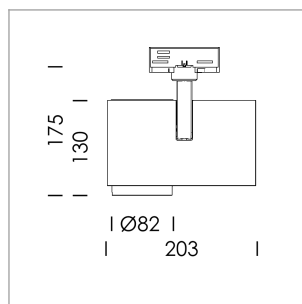

Ontero ID

Article number: 20690119

LIGHT TECHNOLOGY

LED	COB
Light colour	Fish-Seafood
Luminous flux	2440 lm
System power	41 W
Luminaire Efficiency	60 lm/W
Reflector	Medium
Beam angle	25°

LUMINAIRE

Rotation angle	330°
Swivel angle	90°
Weight	1.3 kg
Protection rating . class	IP 20 . I
Luminaire colour	stratosilver

OPTIONAL

RAL-colours, NCS-colours (powder coating or wet spraying) on inquiry, surface alloys on inquiry, honeycomb louver

Surface-mounted luminaire with LED, rated life of the LED L80/B10 > 50000 h, chromaticity tolerance 2 SDCM (initial), LED hybrid technology, 3D silicone lens to reduce the proportion of scattered light, reflector with circular light distribution pattern, reflector pure aluminium 99,99% in MIRO-Silver®, segmented and faceted, exchangeable reflector unit in high-sheen black plastic, with glass cover, rotation angle 330°, swivel angle 90°, luminaire housing die-cast aluminium, powder-coated, stratosilver