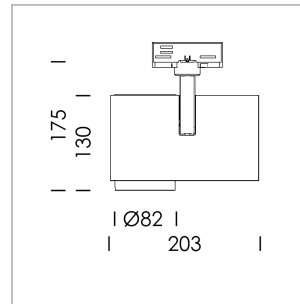

Ontero ID

Article number: 20690121

LIGHT TECHNOLOGY

LED	COB
Light colour	SpecialMeat
Luminous flux	2070 lm
System power	41 W
Luminaire Efficiency	50 lm/W
Reflector	Medium
Beam angle	25°

LUMINAIRE

Rotation angle	330°
Swivel angle	90°
Weight	1.3 kg
Protection rating . class	IP 20 . I
Luminaire colour	stratosilver

OPTIONAL

RAL-colours, NCS-colours (powder coating or wet spraying) on inquiry, surface alloys on inquiry, honeycomb louver

Surface-mounted luminaire with LED, rated life of the LED L80/B10 > 50000 h, chromaticity tolerance 2 SDCM (initial), LED hybrid technology, 3D silicone lens to reduce the proportion of scattered light, reflector with circular light distribution pattern, reflector pure aluminium 99,99% in MIRO-Silver®, segmented and faceted, exchangeable reflector unit in high-sheen black plastic, with glass cover, rotation angle 330°, swivel angle 90°, luminaire housing die-cast aluminium, powder-coated, stratosilver

Multiadapter black, inclusive driver unit: 220-240 V~ / 50-60 Hz, max. 50 luminaires per circuit (B16A fuse)

Note: All data are typical values. System features may change with product improvements due to technical advances. Errors excepted.