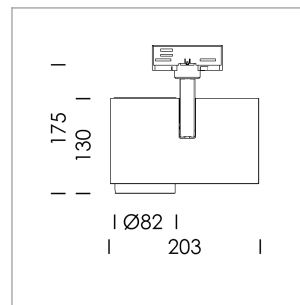

Ontero ID

Article number: 20700006

LIGHT TECHNOLOGY

LED	COB
Light colour	BeCool
Luminous flux	1430 lm
System power	15 W
Luminaire Efficiency	95 lm/W
Reflector	Flood
Beam angle	44°

LUMINAIRE

Rotation angle	330°
Swivel angle	90°
Weight	1.3 kg
Protection rating . class	IP 20 . I
Luminaire colour	stratoblack

OPTIONAL

RAL-colours, NCS-colours (powder coating or wet spraying) on inquiry, surface alloys on inquiry, honeycomb louver

Surface-mounted luminaire with LED, rated life of the LED L80/B10 > 50000 h, colour rendering index CRI > 96, chromaticity tolerance 3 SDCM (initial), reflector with circular light distribution pattern, reflector pure aluminium 99,99% in MIRO-Silver®, segmented and faceted, exchangeable reflector unit in high-sheen black plastic, with glass cover, rotation angle 330°, swivel angle 90°, luminaire housing die-cast aluminium, powder-coated, stratoblack