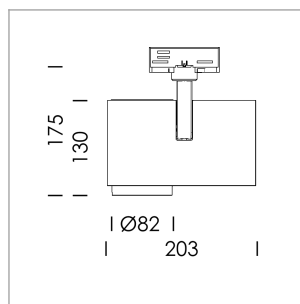

Ontero ID

Article number: 20700022

LIGHT TECHNOLOGY

LED	COB
Light colour	GoldenBread
Luminous flux	1690 lm
System power	15 W
Luminaire Efficiency	113 lm/W
Reflector	Flood
Beam angle	44°

LUMINAIRE

Rotation angle	330°
Swivel angle	90°
Weight	1.3 kg
Protection rating . class	IP 20 . I
Luminaire colour	stratosilver

OPTIONAL

RAL-colours, NCS-colours (powder coating or wet spraying) on inquiry, surface alloys on inquiry, honeycomb louver

Surface-mounted luminaire with LED, rated life of the LED L80/B10 > 50000 h, chromaticity tolerance 3 SDCM (initial), reflector with circular light distribution pattern, reflector pure aluminium 99,99% in MIRO-Silver®, segmented and faceted, exchangeable reflector unit in high-sheen black plastic, with glass cover, rotation angle 330°, swivel angle 90°, luminaire housing die-cast aluminium, powder-coated, stratosilver