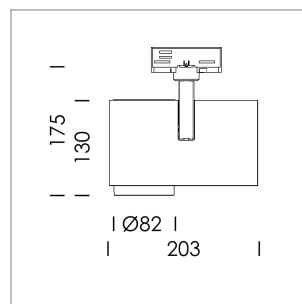

Ontero ID

Article number: 20700035

LIGHT TECHNOLOGY

LED	COB
Light colour	SpecialMeat
Luminous flux	980 lm
System power	15 W
Luminaire Efficiency	62 lm/W
Reflector	Flood
Beam angle	44°

LUMINAIRE

Rotation angle	330°
Swivel angle	90°
Weight	1.3 kg
Protection rating . class	IP 20 . I
Luminaire colour	stratowhite

OPTIONAL

RAL-colours, NCS-colours (powder coating or wet spraying) on inquiry, surface alloys on inquiry, honeycomb louver

Surface-mounted luminaire with LED, rated life of the LED L80/B10 > 50000 h, chromaticity tolerance 2 SDCM (initial), reflector with circular light distribution pattern, reflector pure aluminium 99,99% in MIRO-Silver®, segmented and faceted, exchangeable reflector unit in high-sheen black plastic, with glass cover, rotation angle 330°, swivel angle 90°, luminaire housing die-cast aluminium, powder-coated, stratowhite