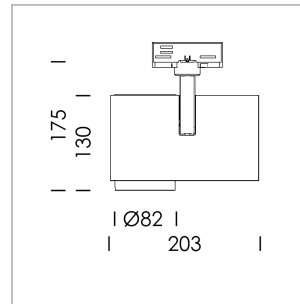

Ontero ID

Article number: 20700059

LIGHT TECHNOLOGY

LED	COB
Light colour	SpecialMeat
Luminous flux	1380 lm
System power	23 W
Luminaire Efficiency	59 lm/W
Reflector	Flood
Beam angle	44°

LUMINAIRE

Rotation angle	330°
Swivel angle	90°
Weight	1.3 kg
Protection rating . class	IP 20 . I
Luminaire colour	stratosilver

OPTIONAL

RAL-colours, NCS-colours (powder coating or wet spraying) on inquiry, surface alloys on inquiry, honeycomb louver

Surface-mounted luminaire with LED, rated life of the LED L80/B10 > 50000 h, chromaticity tolerance 2 SDCM (initial), reflector with circular light distribution pattern, reflector pure aluminium 99,99% in MIRO-Silver®, segmented and faceted, exchangeable reflector unit in high-sheen black plastic, with glass cover, rotation angle 330°, swivel angle 90°, luminaire housing die-cast aluminium, powder-coated, stratosilver