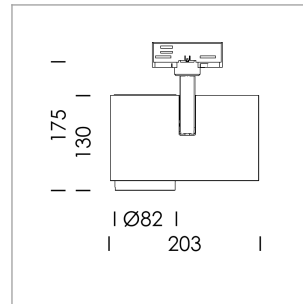

Ontero ID

Article number: 20700105

LIGHT TECHNOLOGY

LED	COB
Light colour	BeColor
Luminous flux	3350 lm
System power	41 W
Luminaire Efficiency	82 lm/W
Reflector	Flood
Beam angle	44°

LUMINAIRE

Rotation angle	330°
Swivel angle	90°
Weight	1.3 kg
Protection rating . class	IP 20 . I
Luminaire colour	stratoblack

OPTIONAL

RAL-colours, NCS-colours (powder coating or wet spraying) on inquiry, surface alloys on inquiry, honeycomb louver

Surface-mounted luminaire with LED, rated life of the LED L80/B10 > 50000 h, colour rendering index CRI > 96, chromaticity tolerance 2 SDCM (initial), reflector with circular light distribution pattern, reflector pure aluminium 99,99% in MIRO-Silver®, segmented and faceted, exchangeable reflector unit in high-sheen black plastic, with glass cover, rotation angle 330°, swivel angle 90°, luminaire housing die-cast aluminium, powder-coated, stratoblack