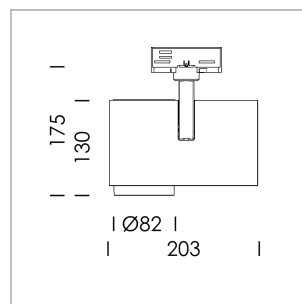

Ontero ID

Article number: 20700109

LIGHT TECHNOLOGY

LED	COB
Light colour	GoldenBread
Luminous flux	3770 lm
System power	41 W
Luminaire Efficiency	92 lm/W
Reflector	Flood
Beam angle	44°

LUMINAIRE

Rotation angle	330°
Swivel angle	90°
Weight	1.3 kg
Protection rating . class	IP 20 . I
Luminaire colour	stratoblack

OPTIONAL

RAL-colours, NCS-colours (powder coating or wet spraying) on inquiry, surface alloys on inquiry, honeycomb louver

Surface-mounted luminaire with LED, rated life of the LED L80/B10 > 50000 h, chromaticity tolerance 3 SDCM (initial), reflector with circular light distribution pattern, reflector pure aluminium 99,99% in MIRO-Silver®, segmented and faceted, exchangeable reflector unit in high-sheen black plastic, with glass cover, rotation angle 330°, swivel angle 90°, luminaire housing die-cast aluminium, powder-coated, stratoblack