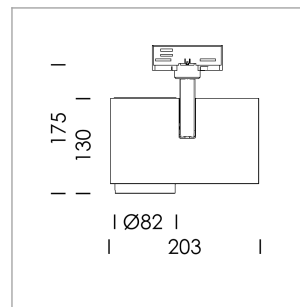

Ontero ID

Article number: 20700120

LIGHT TECHNOLOGY

LED	COB
Light colour	GoldenBread
Luminous flux	3770 lm
System power	41 W
Luminaire Efficiency	92 lm/W
Reflector	Flood
Beam angle	44°

LUMINAIRE

Rotation angle	330°
Swivel angle	90°
Weight	1.3 kg
Protection rating . class	IP 20 . I
Luminaire colour	stratosilver

OPTIONAL

RAL-colours, NCS-colours (powder coating or wet spraying) on inquiry, surface alloys on inquiry, honeycomb louver

Surface-mounted luminaire with LED, rated life of the LED L80/B10 > 50000 h, chromaticity tolerance 3 SDCM (initial), reflector with circular light distribution pattern, reflector pure aluminium 99,99% in MIRO-Silver®, segmented and faceted, exchangeable reflector unit in high-sheen black plastic, with glass cover, rotation angle 330°, swivel angle 90°, luminaire housing die-cast aluminium, powder-coated, stratosilver