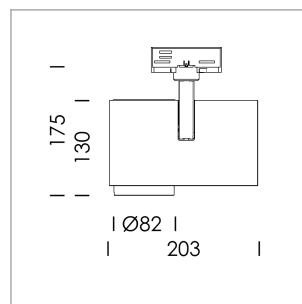

Ontero ID

Article number: 20700121

LIGHT TECHNOLOGY

LED	COB
Light colour	SpecialMeat
Luminous flux	2150 lm
System power	41 W
Luminaire Efficiency	52 lm/W
Reflector	Flood
Beam angle	44°

LUMINAIRE

Rotation angle	330°
Swivel angle	90°
Weight	1.3 kg
Protection rating . class	IP 20 . I
Luminaire colour	stratosilver

OPTIONAL

RAL-colours, NCS-colours (powder coating or wet spraying) on inquiry, surface alloys on inquiry, honeycomb louver

Surface-mounted luminaire with LED, rated life of the LED L80/B10 > 50000 h, chromaticity tolerance 2 SDCM (initial), reflector with circular light distribution pattern, reflector pure aluminium 99,99% in MIRO-Silver®, segmented and faceted, exchangeable reflector unit in high-sheen black plastic, with glass cover, rotation angle 330°, swivel angle 90°, luminaire housing die-cast aluminium, powder-coated, stratosilver