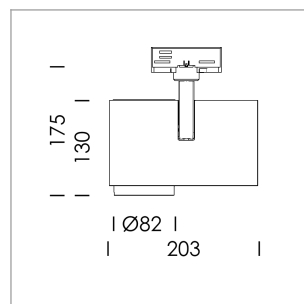

### LIGHT TECHNOLOGY

LED	COB
Light colour	GoldenBread
Luminous flux	3770 lm
System power	41 W
Luminaire Efficiency	92 lm/W
Reflector	Flood
Beam angle	44°

### LUMINAIRE

Rotation angle	330°
Swivel angle	90°
Weight	1.3 kg
Protection rating . class	IP 20 . I
Luminaire colour	stratowhite

### OPTIONAL

RAL-colours, NCS-colours (powder coating or wet spraying) on inquiry, surface alloys on inquiry, honeycomb louver

Surface-mounted luminaire with LED, rated life of the LED L80/B10 > 50000 h, chromaticity tolerance 3 SDCM (initial), reflector with circular light distribution pattern, reflector pure aluminium 99,99% in MIRO-Silver®, segmented and faceted, exchangeable reflector unit in high-sheen black plastic, with glass cover, rotation angle 330°, swivel angle 90°, luminaire housing die-cast aluminium, powder-coated, stratowhite