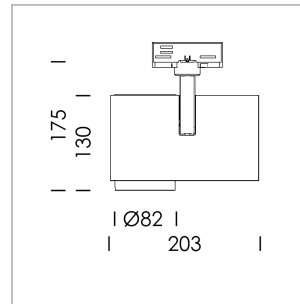

Ontero ID

Article number: 20710023

LIGHT TECHNOLOGY

LED	COB
Light colour	SpecialMeat
Luminous flux	940 lm
System power	15 W
Luminaire Efficiency	59 lm/W
Reflector	OvalBasic
Beam angle	60° x 40°

LUMINAIRE

Rotation angle	330°
Swivel angle	90°
Weight	1.3 kg
Protection rating . class	IP 20 . I
Luminaire colour	stratosilver

OPTIONAL

RAL-colours, NCS-colours (powder coating or wet spraying) on inquiry, surface alloys on inquiry, honeycomb louver

Surface-mounted luminaire with LED, rated life of the LED L80/B10 > 50000 h, chromaticity tolerance 2 SDCM (initial), LED hybrid technology, 3D silicone lens to reduce the proportion of scattered light, reflector with oval light distribution pattern, reflector pure aluminium 99,99% in MIRO-Silver®, segmented, exchangeable reflector unit in high-sheen black plastic, with glass cover, rotation angle 330°, swivel angle 90°, luminaire housing die-cast aluminium, powder-coated, stratosilver

Multiadapter black, inclusive driver unit: 220-240 V~ / 50-60 Hz, max. 95 luminaires per circuit (B16A fuse)

Note: All data are typical values. System features may change with product improvements due to technical advances. Errors excepted.