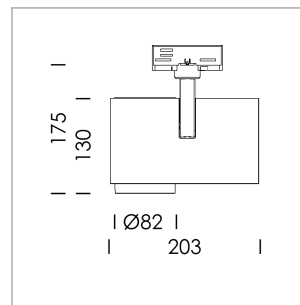

Ontero ID

Article number: 20710071

LIGHT TECHNOLOGY

LED	COB
Light colour	SpecialMeat
Luminous flux	1330 lm
System power	23 W
Luminaire Efficiency	57 lm/W
Reflector	OvalBasic
Beam angle	60° x 40°

LUMINAIRE

Rotation angle	330°
Swivel angle	90°
Weight	1.3 kg
Protection rating . class	IP 20 . I
Luminaire colour	stratowhite

OPTIONAL

RAL-colours, NCS-colours (powder coating or wet spraying) on inquiry, surface alloys on inquiry, honeycomb louver

Surface-mounted luminaire with LED, rated life of the LED L80/B10 > 50000 h, chromaticity tolerance 2 SDCM (initial), LED hybrid technology, 3D silicone lens to reduce the proportion of scattered light, reflector with oval light distribution pattern, reflector pure aluminium 99,99% in MIRO-Silver®, segmented, exchangeable reflector unit in high-sheen black plastic, with glass cover, rotation angle 330°, swivel angle 90°, luminaire housing die-cast aluminium, powder-coated, stratowhite