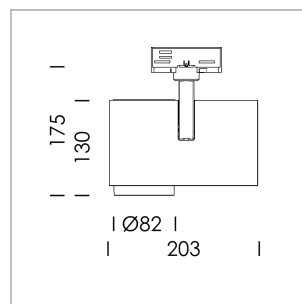

Ontero ID

Article number: 20710132

LIGHT TECHNOLOGY

LED	COB
Light colour	SpecialMeat
Luminous flux	2070 lm
System power	41 W
Luminaire Efficiency	50 lm/W
Reflector	OvalBasic
Beam angle	60° x 40°

LUMINAIRE

Rotation angle	330°
Swivel angle	90°
Weight	1.3 kg
Protection rating . class	IP 20 . I
Luminaire colour	stratowhite

OPTIONAL

RAL-colours, NCS-colours (powder coating or wet spraying) on inquiry, surface alloys on inquiry, honeycomb louver

Surface-mounted luminaire with LED, rated life of the LED L80/B10 > 50000 h, chromaticity tolerance 2 SDCM (initial), LED hybrid technology, 3D silicone lens to reduce the proportion of scattered light, reflector with oval light distribution pattern, reflector pure aluminium 99,99% in MIRO-Silver®, segmented, exchangeable reflector unit in high-sheen black plastic, with glass cover, rotation angle 330°, swivel angle 90°, luminaire housing die-cast aluminium, powder-coated, stratowhite