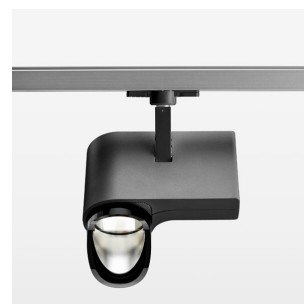

Ontero ID

Article number: 20720001

LIGHT TECHNOLOGY

LED	COB
Light colour	830
Luminous flux	2110 lm
System power	15 W
Luminaire Efficiency	159 lm/W
Reflector	WallBeam

LUMINAIRE

Rotation angle	330°
Swivel angle	90°
Weight	1.3 kg
Protection rating . class	IP 20 . I
Luminaire colour	stratoblack

OPTIONAL

RAL-colours, NCS-colours (powder coating or wet spraying) on inquiry, surface alloys on inquiry, honeycomb louver

Surface-mounted luminaire with LED, rated life of the LED L80/B10 > 50000 h, colour rendering index CRI > 80, chromaticity tolerance 2 SDCM (initial), reflector with asymmetrical light distribution pattern, primary reflector and kick reflector 99% pure aluminium in MIRO-Silver®, attachment with kick reflector to the ceiling approach of the light cone, exchangeable reflector unit in high-sheen black plastic, with glass cover, rotation angle 330°, swivel angle 90°, luminaire housing die-cast aluminium, powder-coated, stratoblack