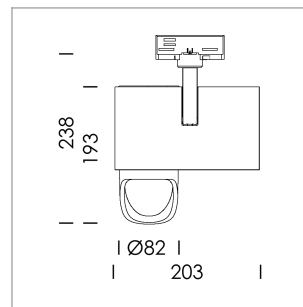

Ontero ID

Article number: 20720005

LIGHT TECHNOLOGY

LED	COB
Light colour	BeColor
Luminous flux	1510 lm
System power	15 W
Luminaire Efficiency	101 lm/W
Reflector	WallBeam

LUMINAIRE

Rotation angle	330°
Swivel angle	90°
Weight	1.3 kg
Protection rating . class	IP 20 . I
Luminaire colour	stratoblack

OPTIONAL

RAL-colours, NCS-colours (powder coating or wet spraying) on inquiry, surface alloys on inquiry, honeycomb louver

Surface-mounted luminaire with LED, rated life of the LED L80/B10 > 50000 h, colour rendering index CRI > 96, chromaticity tolerance 2 SDCM (initial), reflector with asymmetrical light distribution pattern, primary reflector and kick reflector 99% pure aluminium in MIRO-Silver®, attachment with kick reflector to the ceiling approach of the light cone, exchangeable reflector unit in high-sheen black plastic, with glass cover, rotation angle 330°, swivel angle 90°, luminaire housing die-cast aluminium, powder-coated, stratoblack