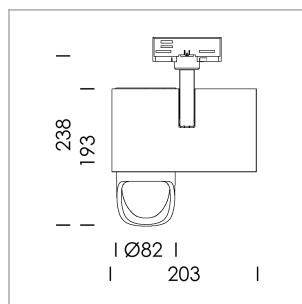

Ontero ID

Article number: 20720010

LIGHT TECHNOLOGY

LED	COB
Light colour	GoldenBread
Luminous flux	1660 lm
System power	15 W
Luminaire Efficiency	111 lm/W
Reflector	WallBeam

LUMINAIRE

Rotation angle	330°
Swivel angle	90°
Weight	1.3 kg
Protection rating . class	IP 20 . I
Luminaire colour	stratoblack

OPTIONAL

RAL-colours, NCS-colours (powder coating or wet spraying) on inquiry, surface alloys on inquiry, honeycomb louver

Surface-mounted luminaire with LED, rated life of the LED L80/B10 > 50000 h, chromaticity tolerance 3 SDCM (initial), reflector with asymmetrical light distribution pattern, primary reflector and kick reflector 99% pure aluminium in MIRO-Silver®, attachment with kick reflector to the ceiling approach of the light cone, exchangeable reflector unit in high-sheen black plastic, with glass cover, rotation angle 330°, swivel angle 90°, luminaire housing die-cast aluminium, powder-coated, stratoblack