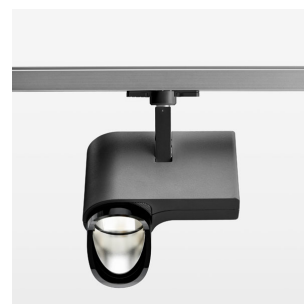

Ontero ID

Article number: 20720010

LIGHT TECHNOLOGY

LED	COB
Light colour	GoldenBread
Luminous flux	1660 lm
System power	15 W
Luminaire Efficiency	111 lm/W
Reflector	WallBeam

LUMINAIRE

Rotation angle	330°
Swivel angle	90°
Weight	1.3 kg
Protection rating . class	IP 20 . I
Luminaire colour	stratoblack

OPTIONAL

RAL-colours, NCS-colours (powder coating or wet spraying) on inquiry, surface alloys on inquiry, honeycomb louver

Surface-mounted luminaire with LED, rated life of the LED L80/B10 > 50000 h, chromaticity tolerance 3 SDCM (initial), reflector with asymmetrical light distribution pattern, primary reflector and kick reflector 99% pure aluminium in MIRO-Silver®, attachment with kick reflector to the ceiling approach of the light cone, exchangeable reflector unit in high-sheen black plastic, with glass cover, rotation angle 330°, swivel angle 90°, luminaire housing die-cast aluminium, powder-coated, stratoblack