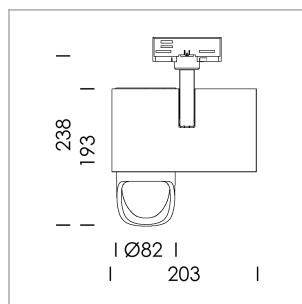

Ontero ID

Article number: 20720020

LIGHT TECHNOLOGY

LED	COB
Light colour	Fish-Seafood
Luminous flux	840 lm
System power	15 W
Luminaire Efficiency	54 lm/W
Reflector	WallBeam

LUMINAIRE

Rotation angle	330°
Swivel angle	90°
Weight	1.3 kg
Protection rating . class	IP 20 . I
Luminaire colour	stratosilver

OPTIONAL

RAL-colours, NCS-colours (powder coating or wet spraying) on inquiry, surface alloys on inquiry, honeycomb louver

Surface-mounted luminaire with LED, rated life of the LED L80/B10 > 50000 h, chromaticity tolerance 2 SDCM (initial), reflector with asymmetrical light distribution pattern, primary reflector and kick reflector 99% pure aluminium in MIRO-Silver®, attachment with kick reflector to the ceiling approach of the light cone, exchangeable reflector unit in high-sheen black plastic, with glass cover, rotation angle 330°, swivel angle 90°, luminaire housing die-cast aluminium, powder-coated, stratosilver

Multiadapter black, inclusive driver unit: 220-240 V~ / 50-60 Hz, max. 95 luminaires per circuit (B16A fuse)

Note: All data are typical values. System features may change with product improvements due to technical advances. Errors excepted.