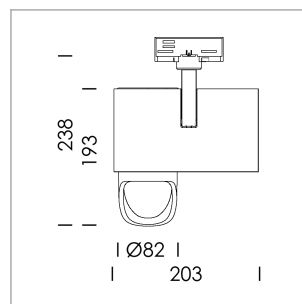

Ontero ID

Article number: 20720132

LIGHT TECHNOLOGY

LED	COB
Light colour	SpecialMeat
Luminous flux	2110 lm
System power	41 W
Luminaire Efficiency	51 lm/W
Reflector	WallBeam

LUMINAIRE

Rotation angle	330°
Swivel angle	90°
Weight	1.3 kg
Protection rating . class	IP 20 . I
Luminaire colour	stratowhite

OPTIONAL

RAL-colours, NCS-colours (powder coating or wet spraying) on inquiry, surface alloys on inquiry, honeycomb louver

Surface-mounted luminaire with LED, rated life of the LED L80/B10 > 50000 h, chromaticity tolerance 2 SDCM (initial), reflector with asymmetrical light distribution pattern, primary reflector and kick reflector 99% pure aluminium in MIRO-Silver®, attachment with kick reflector to the ceiling approach of the light cone, exchangeable reflector unit in high-sheen black plastic, with glass cover, rotation angle 330°, swivel angle 90°, luminaire housing die-cast aluminium, powder-coated, stratowhite