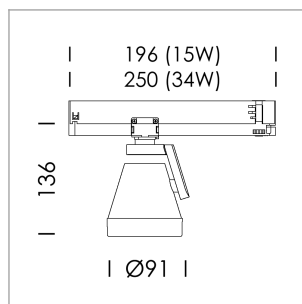

Ontero XR

Article number: 20530020

LIGHT TECHNOLOGY

LED	COB
Light colour	BeCool
Luminous flux	1330 lm
System power	15 W
Luminaire Efficiency	89 lm/W
Reflector	Spot
Beam angle	20°

LUMINAIRE

Rotation angle	330°
Swivel angle	+85° / -85°
Weight	0.54 kg
Protection rating . class	IP 20 . II
Luminaire colour	stratowhite

OPTIONAL

RAL-colours, NCS-colours (powder coating or wet spraying) on inquiry (only luminaire head and holding arm), surface alloys on inquiry, Casambi on inquiry, honeycomb louver, blends

Surface-mounted luminaire with LED, rated life of the LED L80/B10 > 50000 h, colour rendering index CRI > 96, chromaticity tolerance 3 SDCM (initial), reflector with circular light distribution pattern, reflector pure aluminium 99,99% in MIRO-Silver®, rotation angle 330°, swivel angle +85°/-85°, luminaire head/retention arm die-cast aluminium, powder-coated, stratowhite