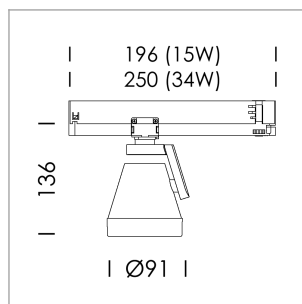

Ontero XR

Article number: 20550024

LIGHT TECHNOLOGY

LED	COB
Light colour	840
Luminous flux	3910 lm
System power	34 W
Luminaire Efficiency	115 lm/W
Reflector	Flood
Beam angle	40°

LUMINAIRE

Rotation angle	330°
Swivel angle	+85° / -85°
Weight	0.54 kg
Protection rating . class	IP 20 . II
Luminaire colour	stratoblack

OPTIONAL

RAL-colours, NCS-colours (powder coating or wet spraying) on inquiry (only luminaire head and holding arm), surface alloys on inquiry, Casambi on inquiry, blends

Surface-mounted luminaire with LED, rated life of the LED L80/B10 > 50000 h, colour rendering index CRI > 80, chromaticity tolerance 2 SDCM (initial), reflector with circular light distribution pattern, reflector pure aluminium 99,99% in MIRO-Silver®, rotation angle 330°, swivel angle +85°/-85°, luminaire head/retention arm die-cast aluminium, powder-coated, stratoblack