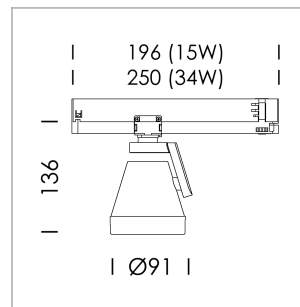

Ontero XR

Article number: 20550025

LIGHT TECHNOLOGY

LED	COB
Light colour	927
Luminous flux	2930 lm
System power	34 W
Luminaire Efficiency	86 lm/W
Reflector	Flood
Beam angle	40°

LUMINAIRE

Rotation angle	330°
Swivel angle	+85° / -85°
Weight	0.54 kg
Protection rating . class	IP 20 . II
Luminaire colour	stratoblack

OPTIONAL

RAL-colours, NCS-colours (powder coating or wet spraying) on inquiry (only luminaire head and holding arm), surface alloys on inquiry, Casambi on inquiry, blends

Surface-mounted luminaire with LED, rated life of the LED L80/B10 > 50000 h, colour rendering index CRI > 90, chromaticity tolerance 2 SDCM (initial), reflector with circular light distribution pattern, reflector pure aluminium 99,99% in MIRO-Silver®, rotation angle 330°, swivel angle +85°/-85°, luminaire head/retention arm die-cast aluminium, powder-coated, stratoblack