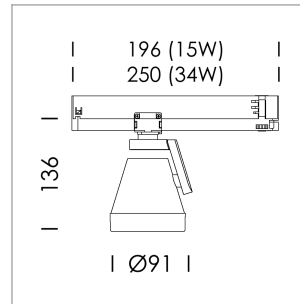

Ontero XR

Article number: 20550036

LIGHT TECHNOLOGY

LED	COB
Light colour	830
Luminous flux	3780 lm
System power	34 W
Luminaire Efficiency	111 lm/W
Reflector	Flood
Beam angle	40°

LUMINAIRE

Rotation angle	330°
Swivel angle	+85° / -85°
Weight	0.54 kg
Protection rating . class	IP 20 . II
Luminaire colour	stratowhite

OPTIONAL

RAL-colours, NCS-colours (powder coating or wet spraying) on inquiry (only luminaire head and holding arm), surface alloys on inquiry, Casambi on inquiry, blends

Surface-mounted luminaire with LED, rated life of the LED L80/B10 > 50000 h, colour rendering index CRI > 80, chromaticity tolerance 2 SDCM (initial), reflector with circular light distribution pattern, reflector pure aluminium 99,99% in MIRO-Silver®, rotation angle 330°, swivel angle +85°/-85°, luminaire head/retention arm die-cast aluminium, powder-coated, stratowhite