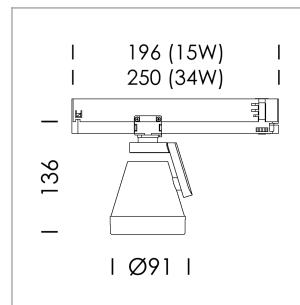

Ontero XR

Article number: 20560027

LIGHT TECHNOLOGY

LED	COB
Light colour	BeCool
Luminous flux	2750 lm
System power	34 W
Luminaire Efficiency	81 lm/W
Reflector	OvalBasic
Beam angle	60° x 40°

LUMINAIRE

Rotation angle	330°
Swivel angle	+85° / -85°
Weight	0.54 kg
Protection rating . class	IP 20 . II
Luminaire colour	stratoblack

OPTIONAL

RAL-colours, NCS-colours (powder coating or wet spraying) on inquiry (only luminaire head and holding arm), surface alloys on inquiry, Casambi on inquiry, blends

Surface-mounted luminaire with LED, rated life of the LED L80/B10 > 50000 h, colour rendering index CRI > 96, chromaticity tolerance 3 SDCM (initial), reflector with oval light distribution pattern, reflector pure aluminium 99,99% in MIRO-Silver®, rotation angle 330°, swivel angle +85°/-85°, luminaire head/retention arm die-cast aluminium, powder-coated, stratoblack