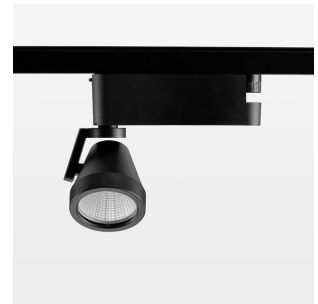

## Ontero XR

Article number: 20790010

### LIGHT TECHNOLOGY

LED	COB
Light colour	PearlWhite
Luminous flux	1720 lm
System power	15 W
Luminaire Efficiency	109 lm/W
Reflector	Flood
Beam angle	44°

### LUMINAIRE

Rotation angle	400°
Swivel angle	+85° / -85°
Weight	0.8 kg
Protection rating . class	IP 20 . I
Luminaire colour	stratoblack

### OPTIONEEL

RAL-colours, NCS-colours (powder coating or wet spraying) on inquiry  
(only luminaire head and holding arm) surface alloys on inquiry, blends

Surface-mounted luminaire with LED, rated life of the LED L80/B10 > 50000 h, colour rendering index CRI > 90, chromaticity tolerance 2 SDCM (initial), reflector with circular light distribution pattern, reflector pure aluminium 99,99% in MIRO-Silver®, segmented and faceted, rotation angle 400°, swivel angle +85°/-85°, luminaire head/retention arm die-cast aluminium, powder-coated, stratoblack, power-adaptor, black, inclusive fix current driver unit: 220-240 V~ / 50-60 Hz, max. 34 luminaires per circuit (B16A fuse)