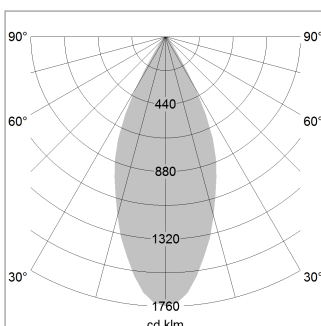

### LIGHT TECHNOLOGY

LED	COB
Light colour	PearlWhite
Luminous flux	1720 lm
System power	15 W
Luminaire Efficiency	109 lm/W
Reflector	Flood
Beam angle	44°

### LUMINAIRE

Rotation angle	400°
Swivel angle	+85° / -85°
Weight	0.8 kg
Protection rating . class	IP 20 . I
Luminaire colour	stratoblack

### OPTIONEEL

RAL-colours, NCS-colours (powder coating or wet spraying) on inquiry  
(only luminaire head and holding arm) surface alloys on inquiry, blends

Surface-mounted luminaire with LED, rated life of the LED L80/B10 > 50000 h, colour rendering index CRI > 90, chromaticity tolerance 2 SDCM (initial), reflector with circular light distribution pattern, reflector pure aluminium 99,99% in MIRO-Silver®, segmented and faceted, rotation angle 400°, swivel angle +85°/-85°, luminaire head/retention arm die-cast aluminium, powder-coated, stratoblack, power-adaptor, black, inclusive fix current driver unit: 220-240 V~ / 50-60 Hz, max. 34 luminaires per circuit (B16A fuse)

Note: All data are typical values. System features may change with product improvements due to technical advances. Errors excepted.

Distance (m)	Beam Diameter (m)	Illuminance E0(0°) [lx]
1.0 m	0.81	3026.5
2.0 m	1.62	756.6
3.0 m	2.43	336.3
4.0 m	3.24	189.2
5.0 m	4.05	121.1