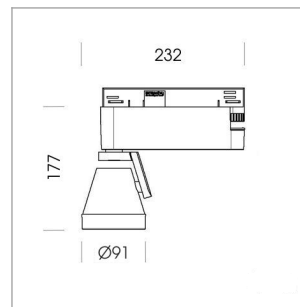

Ontero XR

Article number: 20790010

LIGHT TECHNOLOGY

LED	COB
Light colour	PearlWhite
Luminous flux	1720 lm
System power	15 W
Luminaire Efficiency	109 lm/W
Reflector	Flood
Beam angle	44°

LUMINAIRE

Rotation angle	400°
Swivel angle	+85° / -85°
Weight	0.8 kg
Protection rating . class	IP 20 . I
Luminaire colour	stratoblack

OPTIONEEL

RAL-colours, NCS-colours (powder coating or wet spraying) on inquiry
(only luminaire head and holding arm) surface alloys on inquiry, blends

Surface-mounted luminaire with LED, rated life of the LED L80/B10 > 50000 h, colour rendering index CRI > 90, chromaticity tolerance 2 SDCM (initial), reflector with circular light distribution pattern, reflector pure aluminium 99,99% in MIRO-Silver®, segmented and faceted, rotation angle 400°, swivel angle +85°/-85°, luminaire head/retention arm die-cast aluminium, powder-coated, stratoblack, power-adaptor, black, inclusive fix current driver unit: 220-240 V~ / 50-60 Hz, max. 34 luminaires per circuit (B16A fuse)

Note: All data are typical values. System features may change with product improvements due to technical advances. Errors excepted.