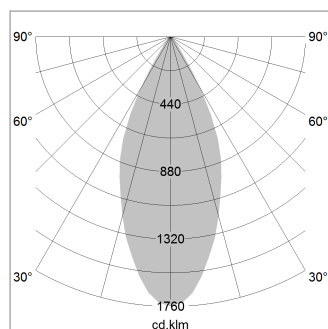

### LIGHT TECHNOLOGY

LED	COB
Light colour	927
Luminous flux	1610 lm
System power	15 W
Luminaire Efficiency	107 lm/W
Reflector	Flood
Beam angle	44°

### LUMINAIRE

Rotation angle	400°
Swivel angle	+85° / -85°
Weight	0.8 kg
Protection rating . class	IP 20 . I
Luminaire colour	stratowhite

Note: All data are typical values. System features may change with product improvements due to technical advances. Errors excepted.

Distance (m)	Beam Diameter (m)	Beam Area (m²)
1.0 m	0.81	2833.0
2.0 m	1.62	708.2
3.0 m	2.43	314.8
4.0 m	3.24	177.1
5.0 m	4.05	113.3

Ø (m)      E0(0°) [lx]