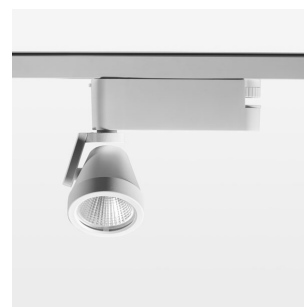

### LIGHT TECHNOLOGY

LED	COB
Light colour	927
Luminous flux	1610 lm
System power	15 W
Luminaire Efficiency	107 lm/W
Reflector	Flood
Beam angle	44°

### LUMINAIRE

Rotation angle	400°
Swivel angle	+85° / -85°
Weight	0.8 kg
Protection rating . class	IP 20 . I
Luminaire colour	stratowhite

### OPTIONAL

RAL-colours, NCS-colours (powder coating or wet spraying) on inquiry (only luminaire head and holding arm) surface alloys on inquiry, blends

Surface-mounted luminaire with LED, rated life of the LED L80/B10 > 50000 h, colour rendering index CRI > 90, chromaticity tolerance 2 SDCM (initial), reflector with circular light distribution pattern, reflector pure aluminium 99,99% in MIRO-Silver®, segmented and faceted, rotation angle 400°, swivel angle +85°/-85°, luminaire head/retention arm die-cast aluminium, powder-coated, stratowhite, power-adaptor, black, inclusive fix current driver unit: 220-240 V~ / 50-60 Hz, max. 34 luminaires per circuit (B16A fuse)