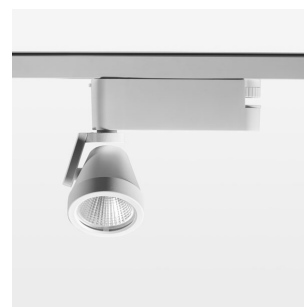

### LIGHT TECHNOLOGY

LED	COB
Light colour	BeCool
Luminous flux	1440 lm
System power	15 W
Luminaire Efficiency	96 lm/W
Reflector	Flood
Beam angle	44°

### LUMINAIRE

Rotation angle	400°
Swivel angle	+85° / -85°
Weight	0.8 kg
Protection rating . class	IP 20 . I
Luminaire colour	stratowhite

### OPTIONEEL

RAL-colours, NCS-colours (powder coating or wet spraying) on inquiry  
(only luminaire head and holding arm) surface alloys on inquiry, blends

Surface-mounted luminaire with LED, rated life of the LED L80/B10 > 50000 h, colour rendering index CRI > 96, chromaticity tolerance 3 SDCM (initial), reflector with circular light distribution pattern, reflector pure aluminium 99,99% in MIRO-Silver®, segmented and faceted, rotation angle 400°, swivel angle +85°/-85°, luminaire head/retention arm die-cast aluminium, powder-coated, stratowhite, power-adaptor, black, inclusive fix current driver unit: 220-240 V~ / 50-60 Hz, max. 34 luminaires per circuit (B16A fuse)