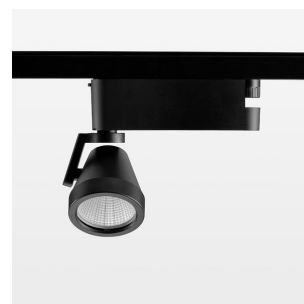

### LIGHT TECHNOLOGY

LED	COB
Light colour	BeColor
Luminous flux	1990 lm
System power	23 W
Luminaire Efficiency	87 lm/W
Reflector	Flood
Beam angle	44°

### LUMINAIRE

Rotation angle	400°
Swivel angle	+85° / -85°
Weight	0.8 kg
Protection rating . class	IP 20 . I
Luminaire colour	stratoblack

### OPTIONAL

RAL-colours, NCS-colours (powder coating or wet spraying) on inquiry  
(only luminaire head and holding arm) surface alloys on inquiry, blends

Surface-mounted luminaire with LED, rated life of the LED L80/B10 > 50000 h, colour rendering index CRI > 96, chromaticity tolerance 2 SDCM (initial), reflector with circular light distribution pattern, reflector pure aluminium 99,99% in MIRO-Silver®, segmented and faceted, rotation angle 400°, swivel angle +85°/-85°, luminaire head/retention arm die-cast aluminium, powder-coated, stratoblack, power-adaptor, black, inclusive fix current driver unit: 220-240 V~ / 50-60 Hz, max. 34 luminaires per circuit (B16A fuse)