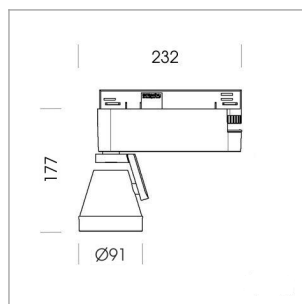

Ontero XR

Article number: 20790041

LIGHT TECHNOLOGY

LED	COB
Light colour	BeColor
Luminous flux	1990 lm
System power	23 W
Luminaire Efficiency	87 lm/W
Reflector	Flood
Beam angle	44°

LUMINAIRE

Rotation angle	400°
Swivel angle	+85° / -85°
Weight	0.8 kg
Protection rating . class	IP 20 . I
Luminaire colour	stratoblack

OPTIONAL

RAL-colours, NCS-colours (powder coating or wet spraying) on inquiry
(only luminaire head and holding arm) surface alloys on inquiry, blends

Surface-mounted luminaire with LED, rated life of the LED L80/B10 > 50000 h, colour rendering index CRI > 96, chromaticity tolerance 2 SDCM (initial), reflector with circular light distribution pattern, reflector pure aluminium 99,99% in MIRO-Silver®, segmented and faceted, rotation angle 400°, swivel angle +85°/-85°, luminaire head/retention arm die-cast aluminium, powder-coated, stratoblack, power-adaptor, black, inclusive fix current driver unit: 220-240 V~ / 50-60 Hz, max. 34 luminaires per circuit (B16A fuse)

Note: All data are typical values. System features may change with product improvements due to technical advances. Errors excepted.