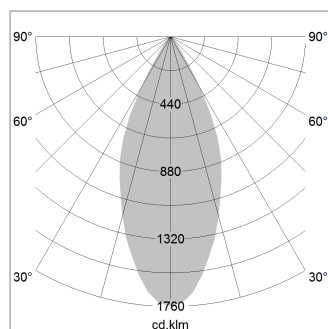

### LIGHT TECHNOLOGY

LED	COB
Light colour	BeColor
Luminous flux	1990 lm
System power	23 W
Luminaire Efficiency	87 lm/W
Reflector	Flood
Beam angle	44°

### LUMINAIRE

Rotation angle	400°
Swivel angle	+85° / -85°
Weight	0.8 kg
Protection rating . class	IP 20 . I
Luminaire colour	stratoblack

Note: All data are typical values. System features may change with product improvements due to technical advances. Errors excepted.

1.0 m	0.81	3501.6
2.0 m	1.62	875.4
3.0 m	2.43	389.1
4.0 m	3.24	218.9
5.0 m	4.05	140.1
	Ø (m)	E0(0°) [lx]