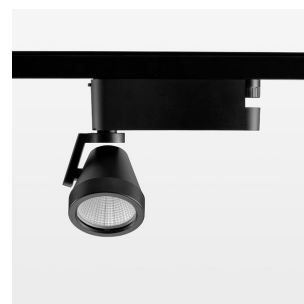

### LIGHT TECHNOLOGY

LED	COB
Light colour	BeCool
Luminous flux	2040 lm
System power	23 W
Luminaire Efficiency	89 lm/W
Reflector	Flood
Beam angle	44°

### LUMINAIRE

Rotation angle	400°
Swivel angle	+85° / -85°
Weight	0.8 kg
Protection rating . class	IP 20 . I
Luminaire colour	stratoblack

### OPTIONAL

RAL-colours, NCS-colours (powder coating or wet spraying) on inquiry  
(only luminaire head and holding arm) surface alloys on inquiry, blends

Surface-mounted luminaire with LED, rated life of the LED L80/B10 > 50000 h, colour rendering index CRI > 96, chromaticity tolerance 3 SDCM (initial), reflector with circular light distribution pattern, reflector pure aluminium 99,99% in MIRO-Silver®, segmented and faceted, rotation angle 400°, swivel angle +85°/-85°, luminaire head/retention arm die-cast aluminium, powder-coated, stratoblack, power-adaptor, black, inclusive fix current driver unit: 220-240 V~ / 50-60 Hz, max. 34 luminaires per circuit (B16A fuse)