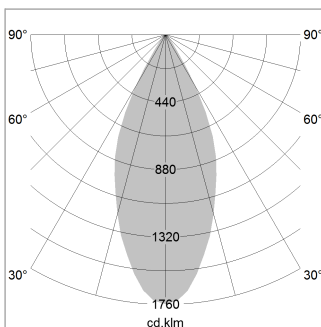

Ontero XR

Article number: 20790087

LIGHT TECHNOLOGY

LED	COB
Light colour	830
Luminous flux	3780 lm
System power	34 W
Luminaire Efficiency	111 lm/W
Reflector	Flood
Beam angle	44°

LUMINAIRE

Rotation angle	400°
Swivel angle	+85° / -85°
Weight	0.8 kg
Protection rating . class	IP 20 . I
Luminaire colour	stratoblack

OPTIONEEL

RAL-colours, NCS-colours (powder coating or wet spraying) on inquiry
(only luminaire head and holding arm) surface alloys on inquiry, blends

Surface-mounted luminaire with LED, rated life of the LED L80/B10 > 50000 h, colour rendering index CRI > 80, chromaticity tolerance 2 SDCM (initial), reflector with circular light distribution pattern, reflector pure aluminium 99,99% in MIRO-Silver®, segmented and faceted, rotation angle 400°, swivel angle +85°/-85°, luminaire head/retention arm die-cast aluminium, powder-coated, stratoblack, power-adaptor, black, inclusive fix current driver unit: 220-240 V~ / 50-60 Hz, max. 34 luminaires per circuit (B16A fuse)

Note: All data are typical values. System features may change with product improvements due to technical advances. Errors excepted.

1.0 m	0.81	6651.3
2.0 m	1.62	1662.8
3.0 m	2.43	739.0
4.0 m	3.24	415.7
5.0 m	4.05	266.1
	Ø (m)	E0(0°) [lx]