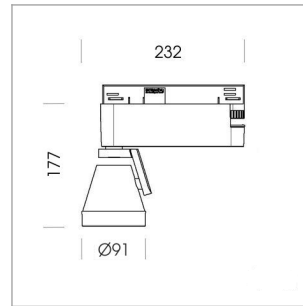

Ontero XR

Article number: 20790087

LIGHT TECHNOLOGY

LED	COB
Light colour	830
Luminous flux	3780 lm
System power	34 W
Luminaire Efficiency	111 lm/W
Reflector	Flood
Beam angle	44°

LUMINAIRE

Rotation angle	400°
Swivel angle	+85° / -85°
Weight	0.8 kg
Protection rating . class	IP 20 . I
Luminaire colour	stratoblack

OPTIONEEL

RAL-colours, NCS-colours (powder coating or wet spraying) on inquiry
(only luminaire head and holding arm) surface alloys on inquiry, blends

Surface-mounted luminaire with LED, rated life of the LED L80/B10 > 50000 h, colour rendering index CRI > 80, chromaticity tolerance 2 SDCM (initial), reflector with circular light distribution pattern, reflector pure aluminium 99,99% in MIRO-Silver®, segmented and faceted, rotation angle 400°, swivel angle +85°/-85°, luminaire head/retention arm die-cast aluminium, powder-coated, stratoblack, power-adaptor, black, inclusive fix current driver unit: 220-240 V~ / 50-60 Hz, max. 34 luminaires per circuit (B16A fuse)

Note: All data are typical values. System features may change with product improvements due to technical advances. Errors excepted.

1.0 m	0.81	6651.3
2.0 m	1.62	1662.8
3.0 m	2.43	739.0
4.0 m	3.24	415.7
5.0 m	4.05	266.1
	Ø (m)	E0(0°) [lx]