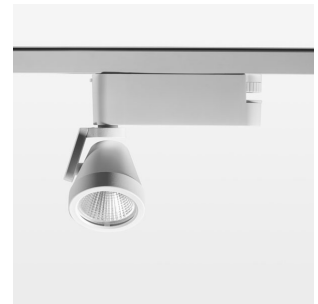

### LIGHT TECHNOLOGY

LED	COB
Light colour	830
Luminous flux	3780 lm
System power	34 W
Luminaire Efficiency	111 lm/W
Reflector	Flood
Beam angle	44°

### LUMINAIRE

Rotation angle	400°
Swivel angle	+85° / -85°
Weight	0.8 kg
Protection rating . class	IP 20 . I
Luminaire colour	stratowhite

### OPTIONEEL

RAL-colours, NCS-colours (powder coating or wet spraying) on inquiry  
(only luminaire head and holding arm) surface alloys on inquiry, blends

Surface-mounted luminaire with LED, rated life of the LED L80/B10 > 50000 h, colour rendering index CRI > 80, chromaticity tolerance 2 SDCM (initial), reflector with circular light distribution pattern, reflector pure aluminium 99,99% in MIRO-Silver®, segmented and faceted, rotation angle 400°, swivel angle +85°/-85°, luminaire head/retention arm die-cast aluminium, powder-coated, stratowhite, power-adaptor, black, inclusive fix current driver unit: 220-240 V~ / 50-60 Hz, max. 34 luminaires per circuit (B16A fuse)