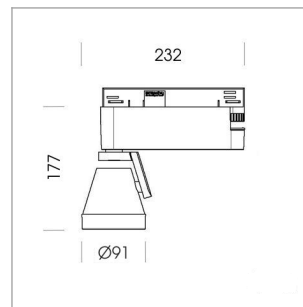

Ontero XR

Article number: 20790101

LIGHT TECHNOLOGY

LED	COB
Light colour	830
Luminous flux	3780 lm
System power	34 W
Luminaire Efficiency	111 lm/W
Reflector	Flood
Beam angle	44°

LUMINAIRE

Rotation angle	400°
Swivel angle	+85° / -85°
Weight	0.8 kg
Protection rating . class	IP 20 . I
Luminaire colour	stratowhite

OPTIONEEL

RAL-colours, NCS-colours (powder coating or wet spraying) on inquiry
(only luminaire head and holding arm) surface alloys on inquiry, blends

Surface-mounted luminaire with LED, rated life of the LED L80/B10 > 50000 h, colour rendering index CRI > 80, chromaticity tolerance 2 SDCM (initial), reflector with circular light distribution pattern, reflector pure aluminium 99,99% in MIRO-Silver®, segmented and faceted, rotation angle 400°, swivel angle +85°/-85°, luminaire head/retention arm die-cast aluminium, powder-coated, stratowhite, power-adaptor, black, inclusive fix current driver unit: 220-240 V~ / 50-60 Hz, max. 34 luminaires per circuit (B16A fuse)

Note: All data are typical values. System features may change with product improvements due to technical advances. Errors excepted.