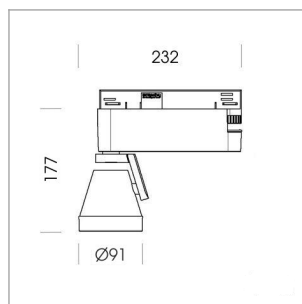

Ontero XR

Article number: 20790105

LIGHT TECHNOLOGY

LED	COB
Light colour	BeColor
Luminous flux	2840 lm
System power	34 W
Luminaire Efficiency	78 lm/W
Reflector	Flood
Beam angle	44°

LUMINAIRE

Rotation angle	400°
Swivel angle	+85° / -85°
Weight	0.8 kg
Protection rating . class	IP 20 . I
Luminaire colour	stratowhite

OPTIONAL

RAL-colours, NCS-colours (powder coating or wet spraying) on inquiry
(only luminaire head and holding arm) surface alloys on inquiry, blends

Surface-mounted luminaire with LED, rated life of the LED L80/B10 > 50000 h, colour rendering index CRI > 96, chromaticity tolerance 2 SDCM (initial), reflector with circular light distribution pattern, reflector pure aluminium 99,99% in MIRO-Silver®, segmented and faceted, rotation angle 400°, swivel angle +85°/-85°, luminaire head/retention arm die-cast aluminium, powder-coated, stratowhite, power-adaptor, black, inclusive fix current driver unit: 220-240 V~ / 50-60 Hz, max. 34 luminaires per circuit (B16A fuse)