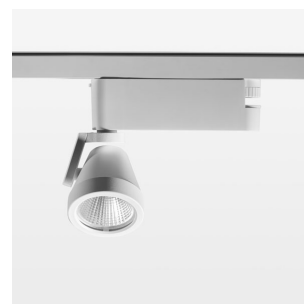

Ontero XR

Article number: 20790105

LIGHT TECHNOLOGY

LED	COB
Light colour	BeColor
Luminous flux	2840 lm
System power	34 W
Luminaire Efficiency	78 lm/W
Reflector	Flood
Beam angle	44°

LUMINAIRE

Rotation angle	400°
Swivel angle	+85° / -85°
Weight	0.8 kg
Protection rating . class	IP 20 . I
Luminaire colour	stratowhite

OPTIONAL

RAL-colours, NCS-colours (powder coating or wet spraying) on inquiry
(only luminaire head and holding arm) surface alloys on inquiry, blends

Surface-mounted luminaire with LED, rated life of the LED L80/B10 > 50000 h, colour rendering index CRI > 96, chromaticity tolerance 2 SDCM (initial), reflector with circular light distribution pattern, reflector pure aluminium 99,99% in MIRO-Silver®, segmented and faceted, rotation angle 400°, swivel angle +85°/-85°, luminaire head/retention arm die-cast aluminium, powder-coated, stratowhite, power-adaptor, black, inclusive fix current driver unit: 220-240 V~ / 50-60 Hz, max. 34 luminaires per circuit (B16A fuse)