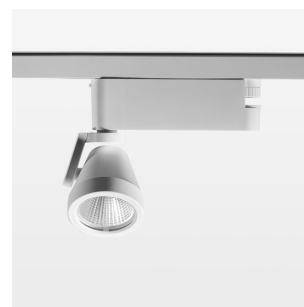

Ontero XR

Article number: 20790106

LIGHT TECHNOLOGY

LED	COB
Light colour	BeCool
Luminous flux	2710 lm
System power	34 W
Luminaire Efficiency	80 lm/W
Reflector	Flood
Beam angle	44°

LUMINAIRE

Rotation angle	400°
Swivel angle	+85° / -85°
Weight	0.8 kg
Protection rating . class	IP 20 . I
Luminaire colour	stratowhite

OPTIONAL

RAL-colours, NCS-colours (powder coating or wet spraying) on inquiry
(only luminaire head and holding arm) surface alloys on inquiry, blends

Surface-mounted luminaire with LED, rated life of the LED L80/B10 > 50000 h, colour rendering index CRI > 96, chromaticity tolerance 3 SDCM (initial), reflector with circular light distribution pattern, reflector pure aluminium 99,99% in MIRO-Silver®, segmented and faceted, rotation angle 400°, swivel angle +85°/-85°, luminaire head/retention arm die-cast aluminium, powder-coated, stratowhite, power-adaptor, black, inclusive fix current driver unit: 220-240 V~ / 50-60 Hz, max. 34 luminaires per circuit (B16A fuse)