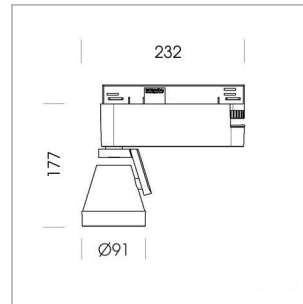

Ontero XR

Article number: 20850005

LIGHT TECHNOLOGY

LED	COB
Light colour	BeColor
Luminous flux	1400 lm
System power	15 W
Luminaire Efficiency	93 lm/W
Reflector	Flood
Beam angle	44°

LUMINAIRE

Rotation angle	400°
Swivel angle	+85° / -85°
Weight	0.8 kg
Protection rating . class	IP 20 . I
Luminaire colour	stratoblack

OPTIONAL

RAL-colours, NCS-colours (powder coating or wet spraying) on inquiry
(only luminaire head and holding arm) surface alloys on inquiry, blends

Surface-mounted luminaire with LED, rated life of the LED L80/B10 > 50000 h, colour rendering index CRI > 96, chromaticity tolerance 2 SDCM (initial), reflector with circular light distribution pattern, reflector pure aluminium 99,99% in MIRO-Silver®, segmented and faceted, rotation angle 400°, swivel angle +85°/-85°, luminaire head/retention arm die-cast aluminium, powder-coated, stratoblack, power-adaptor, black, inclusive DALI driver unit: 220-240 V~ / 50-60 Hz, max. 95 luminaires per circuit (B16A fuse)