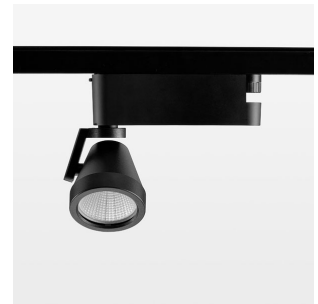

Ontero XR

Article number: 20850005

LIGHT TECHNOLOGY

LED	COB
Light colour	BeColor
Luminous flux	1400 lm
System power	15 W
Luminaire Efficiency	93 lm/W
Reflector	Flood
Beam angle	44°

LUMINAIRE

Rotation angle	400°
Swivel angle	+85° / -85°
Weight	0.8 kg
Protection rating . class	IP 20 . I
Luminaire colour	stratoblack

OPTIONAL

RAL-colours, NCS-colours (powder coating or wet spraying) on inquiry
(only luminaire head and holding arm) surface alloys on inquiry, blends

Surface-mounted luminaire with LED, rated life of the LED L80/B10 > 50000 h, colour rendering index CRI > 96, chromaticity tolerance 2 SDCM (initial), reflector with circular light distribution pattern, reflector pure aluminium 99,99% in MIRO-Silver®, segmented and faceted, rotation angle 400°, swivel angle +85°/-85°, luminaire head/retention arm die-cast aluminium, powder-coated, stratoblack, power-adaptor, black, inclusive DALI driver unit: 220-240 V~ / 50-60 Hz, max. 95 luminaires per circuit (B16A fuse)