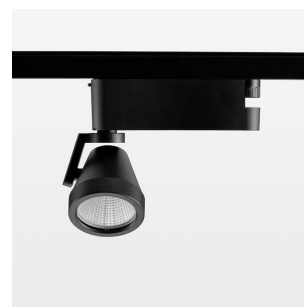

Ontero XR

Article number: 20850006

LIGHT TECHNOLOGY

LED	COB
Light colour	BeCool
Luminous flux	1440 lm
System power	15 W
Luminaire Efficiency	96 lm/W
Reflector	Flood
Beam angle	44°

LUMINAIRE

Rotation angle	400°
Swivel angle	+85° / -85°
Weight	0.8 kg
Protection rating . class	IP 20 . I
Luminaire colour	stratoblack

OPTIONAL

RAL-colours, NCS-colours (powder coating or wet spraying) on inquiry
(only luminaire head and holding arm) surface alloys on inquiry, blends

Surface-mounted luminaire with LED, rated life of the LED L80/B10 > 50000 h, colour rendering index CRI > 96, chromaticity tolerance 3 SDCM (initial), reflector with circular light distribution pattern, reflector pure aluminium 99,99% in MIRO-Silver®, segmented and faceted, rotation angle 400°, swivel angle +85°/-85°, luminaire head/retention arm die-cast aluminium, powder-coated, stratoblack, power-adaptor, black, inclusive DALI driver unit: 220-240 V~ / 50-60 Hz, max. 95 luminaires per circuit (B16A fuse)