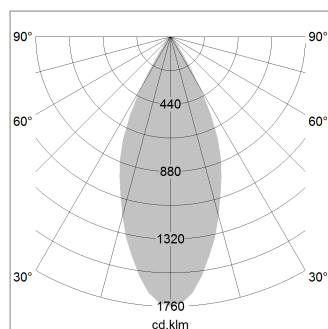

### LIGHT TECHNOLOGY

LED	COB
Light colour	BeCool
Luminous flux	1440 lm
System power	15 W
Luminaire Efficiency	96 lm/W
Reflector	Flood
Beam angle	44°

### LUMINAIRE

Rotation angle	400°
Swivel angle	+85° / -85°
Weight	0.8 kg
Protection rating . class	IP 20 . I
Luminaire colour	stratosilver

Note: All data are typical values. System features may change with product improvements due to technical advances. Errors excepted.

1.0 m	0.81	2533.8
2.0 m	1.62	633.5
3.0 m	2.43	281.5
4.0 m	3.24	158.4
5.0 m	4.05	101.4
	Ø (m)	E0(0°) [lx]