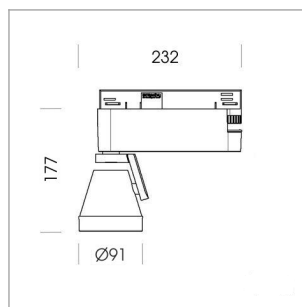

Ontero XR

Article number: 20850018

LIGHT TECHNOLOGY

LED	COB
Light colour	BeCool
Luminous flux	1440 lm
System power	15 W
Luminaire Efficiency	96 lm/W
Reflector	Flood
Beam angle	44°

LUMINAIRE

Rotation angle	400°
Swivel angle	+85° / -85°
Weight	0.8 kg
Protection rating . class	IP 20 . I
Luminaire colour	stratosilver

OPTIONAL

RAL-colours, NCS-colours (powder coating or wet spraying) on inquiry
(only luminaire head and holding arm) surface alloys on inquiry, blends

Surface-mounted luminaire with LED, rated life of the LED L80/B10 > 50000 h, colour rendering index CRI > 96, chromaticity tolerance 3 SDCM (initial), reflector with circular light distribution pattern, reflector pure aluminium 99,99% in MIRO-Silver®, segmented and faceted, rotation angle 400°, swivel angle +85°/-85°, luminaire head/retention arm die-cast aluminium, powder-coated, stratosilver, power-adaptor, black, inclusive DALI driver unit: 220-240 V~ / 50-60 Hz, max. 95 luminaires per circuit (B16A fuse)

Note: All data are typical values. System features may change with product improvements due to technical advances. Errors excepted.