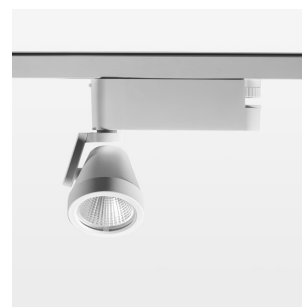

### LIGHT TECHNOLOGY

LED	COB
Light colour	BeColor
Luminous flux	1400 lm
System power	15 W
Luminaire Efficiency	93 lm/W
Reflector	Flood
Beam angle	44°

### LUMINAIRE

Rotation angle	400°
Swivel angle	+85° / -85°
Weight	0.8 kg
Protection rating . class	IP 20 . I
Luminaire colour	stratowhite

### OPTIONAL

RAL-colours, NCS-colours (powder coating or wet spraying) on inquiry  
(only luminaire head and holding arm) surface alloys on inquiry, blends

Surface-mounted luminaire with LED, rated life of the LED L80/B10 > 50000 h, colour rendering index CRI > 96, chromaticity tolerance 2 SDCM (initial), reflector with circular light distribution pattern, reflector pure aluminium 99,99% in MIRO-Silver®, segmented and faceted, rotation angle 400°, swivel angle +85°/-85°, luminaire head/retention arm die-cast aluminium, powder-coated, stratowhite, power-adaptor, black, inclusive DALI driver unit: 220-240 V~ / 50-60 Hz, max. 95 luminaires per circuit (B16A fuse)