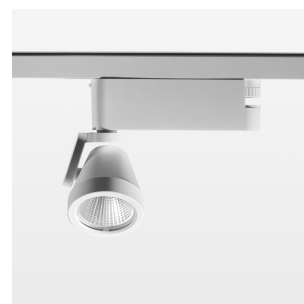

### LIGHT TECHNOLOGY

LED	COB
Light colour	BeCool
Luminous flux	1440 lm
System power	15 W
Luminaire Efficiency	96 lm/W
Reflector	Flood
Beam angle	44°

### LUMINAIRE

Rotation angle	400°
Swivel angle	+85° / -85°
Weight	0.8 kg
Protection rating . class	IP 20 . I
Luminaire colour	stratowhite

### OPTIONAL

RAL-colours, NCS-colours (powder coating or wet spraying) on inquiry  
(only luminaire head and holding arm) surface alloys on inquiry, blends

Surface-mounted luminaire with LED, rated life of the LED L80/B10 > 50000 h, colour rendering index CRI > 96, chromaticity tolerance 3 SDCM (initial), reflector with circular light distribution pattern, reflector pure aluminium 99,99% in MIRO-Silver®, segmented and faceted, rotation angle 400°, swivel angle +85°/-85°, luminaire head/retention arm die-cast aluminium, powder-coated, stratowhite, power-adaptor, black, inclusive DALI driver unit: 220-240 V~ / 50-60 Hz, max. 95 luminaires per circuit (B16A fuse)