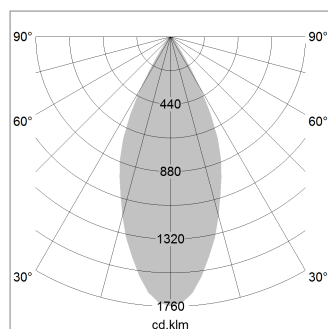

### LIGHT TECHNOLOGY

LED	COB
Light colour	PearlWhite
Luminous flux	2400 lm
System power	23 W
Luminaire Efficiency	104 lm/W
Reflector	Flood
Beam angle	44°

### LUMINAIRE

Rotation angle	400°
Swivel angle	+85° / -85°
Weight	0.8 kg
Protection rating . class	IP 20 . I
Luminaire colour	stratoblack

Note: All data are typical values. System features may change with product improvements due to technical advances. Errors excepted.

1.0 m	0.81	4223.0
2.0 m	1.62	1055.8
3.0 m	2.43	469.2
4.0 m	3.24	263.9
5.0 m	4.05	168.9
	Ø (m)	E0(0°) [lx]