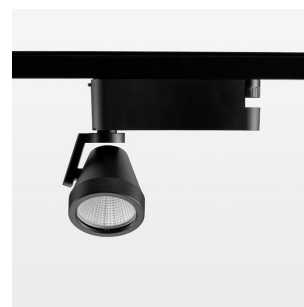

### LIGHT TECHNOLOGY

LED	COB
Light colour	PearlWhite
Luminous flux	2400 lm
System power	23 W
Luminaire Efficiency	104 lm/W
Reflector	Flood
Beam angle	44°

### LUMINAIRE

Rotation angle	400°
Swivel angle	+85° / -85°
Weight	0.8 kg
Protection rating . class	IP 20 . I
Luminaire colour	stratoblack

### OPTIONAL

RAL-colours, NCS-colours (powder coating or wet spraying) on inquiry  
(only luminaire head and holding arm) surface alloys on inquiry, blends

Surface-mounted luminaire with LED, rated life of the LED L80/B10 > 50000 h, colour rendering index CRI > 90, chromaticity tolerance 2 SDCM (initial), reflector with circular light distribution pattern, reflector pure aluminium 99,99% in MIRO-Silver®, segmented and faceted, rotation angle 400°, swivel angle +85°/-85°, luminaire head/retention arm die-cast aluminium, powder-coated, stratoblack, power-adaptor, black, inclusive DALI driver unit: 220-240 V~ / 50-60 Hz, max. 95 luminaires per circuit (B16A fuse)