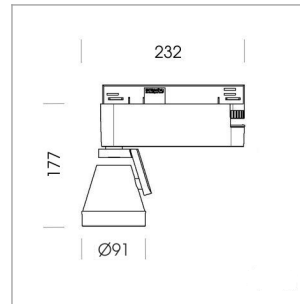

Ontero XR

Article number: 20850091

LIGHT TECHNOLOGY

LED	COB
Light colour	BeColor
Luminous flux	2640 lm
System power	34 W
Luminaire Efficiency	78 lm/W
Reflector	Flood
Beam angle	44°

LUMINAIRE

Rotation angle	400°
Swivel angle	+85°/-85°
Weight	0.69 kg
Protection rating . class	IP 20 . I
Luminaire colour	stratoblack

OPTIONAL

RAL-colours, NCS-colours (powder coating or wet spraying) on inquiry
(only luminaire head and holding arm) surface alloys on inquiry, blends

Surface-mounted luminaire with LED, rated life of the LED L80/B10 > 50000 h, colour rendering index CRI > 96, chromaticity tolerance 2 SDCM (initial), reflector with circular light distribution pattern, reflector pure aluminium 99,99% in MIRO-Silver®, segmented and faceted, rotation angle 400°, swivel angle +85°/-85°, luminaire head/retention arm die-cast aluminium, powder-coated, stratoblack, power-adaptor, black, inclusive DALI driver unit: 220-240 V~ / 50-60 Hz, max. 95 luminaires per circuit (B16A fuse)