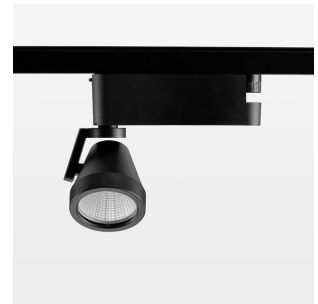

Ontero XR

Article number: 20850091

LIGHT TECHNOLOGY

LED	COB
Light colour	BeColor
Luminous flux	2640 lm
System power	34 W
Luminaire Efficiency	78 lm/W
Reflector	Flood
Beam angle	44°

LUMINAIRE

Rotation angle	400°
Swivel angle	+85°/-85°
Weight	0.69 kg
Protection rating . class	IP 20 . I
Luminaire colour	stratoblack

OPTIONAL

RAL-colours, NCS-colours (powder coating or wet spraying) on inquiry
(only luminaire head and holding arm) surface alloys on inquiry, blends

Surface-mounted luminaire with LED, rated life of the LED L80/B10 > 50000 h, colour rendering index CRI > 96, chromaticity tolerance 2 SDCM (initial), reflector with circular light distribution pattern, reflector pure aluminium 99,99% in MIRO-Silver®, segmented and faceted, rotation angle 400°, swivel angle +85°/-85°, luminaire head/retention arm die-cast aluminium, powder-coated, stratoblack, power-adaptor, black, inclusive DALI driver unit: 220-240 V~ / 50-60 Hz, max. 95 luminaires per circuit (B16A fuse)