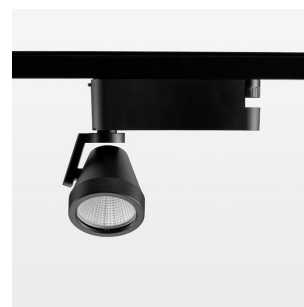

Ontero XR

Article number: 20850092

LIGHT TECHNOLOGY

LED	COB
Light colour	BeCool
Luminous flux	2710 lm
System power	34 W
Luminaire Efficiency	80 lm/W
Reflector	Flood
Beam angle	44°

LUMINAIRE

Rotation angle	400°
Swivel angle	+85°/-85°
Weight	0.69 kg
Protection rating . class	IP 20 . I
Luminaire colour	stratoblack

OPTIONAL

RAL-colours, NCS-colours (powder coating or wet spraying) on inquiry
(only luminaire head and holding arm) surface alloys on inquiry, blends

Surface-mounted luminaire with LED, rated life of the LED L80/B10 > 50000 h, colour rendering index CRI > 96, chromaticity tolerance 3 SDCM (initial), reflector with circular light distribution pattern, reflector pure aluminium 99,99% in MIRO-Silver®, segmented and faceted, rotation angle 400°, swivel angle +85°/-85°, luminaire head/retention arm die-cast aluminium, powder-coated, stratoblack, power-adaptor, black, inclusive DALI driver unit: 220-240 V~ / 50-60 Hz, max. 95 luminaires per circuit (B16A fuse)